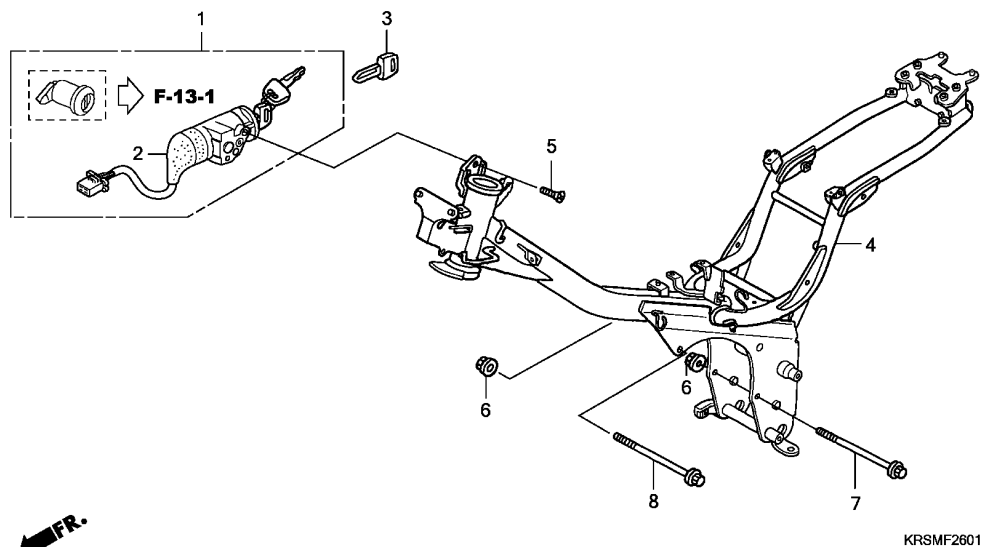

F-26-1

FRAME BODY (ANF100DR/SR/MSR)

J11

Ref. No.	L.O.N.	(Relative ref. Number) Description	F.R.T.
1	6151A1	KEY SET	1.1
2	615145	SWITCH, COMBINATION & LOCK ...	0.7
4	410100	BODY, FRAME	5.0
.INCLUDES: Engine removal and installation			

3

Ref. No.	Part No.	Description	Reqd. QTY					Serial No.	Parts catalogue code
			NF100 4	5	6	ANF100 8	9		
1	35010-KTL-740	KEY SET	-	-	1	1	1		
2	35100-KRS-971	SWITCH ASSY., COMBINATION & LOCK	-	-	1	1	1		
3	35121-KV8-680	KEY, BLANK (TYPE 1) (KEY NO. AXX / BXX)	-	-	1	1	1		
	35122-KV8-680	KEY, BLANK (TYPE 2) (KEY NO. CXX / DXX)	-	-	1	1	1		
4	50100-KTL-M00	BODY COMP., FRAME	-	-	1	-	1	----- DRMA	
	50100-KTL-M10	-	-	1	-	1	----- MSRMA,SRMA	
5	90164-028-000	SCREW, U-LOCK FLAT, 6X12	-	-	2	2	2		
6	94030-08000	NUT, HEX., 8MM	-	-	2	2	2		
7	95301-08100-00	BOLT, HEX., 8X100	-	-	1	1	1		
8	95301-08110-08	BOLT, HEX., 8X110	-	-	1	1	1		