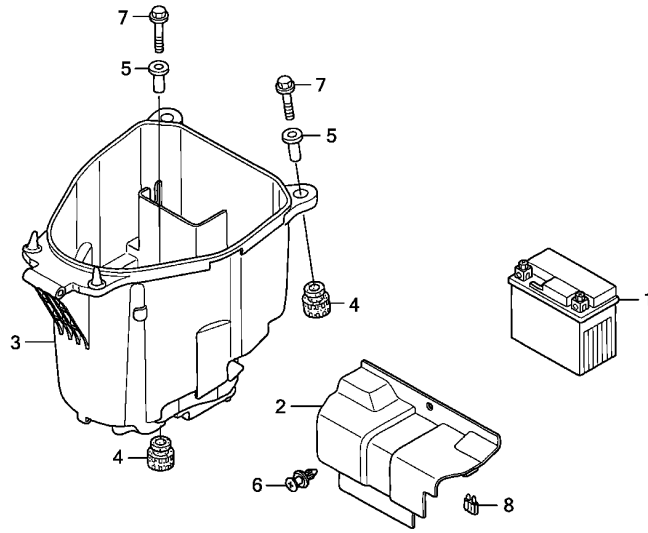

F-24-1

BATTERY (ANF100DR/SR/MSR)

J 6

Ref. No.	L.O.N.	(Relative ref. Number) Description	F.R.T.
1	610100	BATTERY	0.2
3	412102	BOX, LUGGAGE	0.7

Ref. No.	Part No.	Description	Reqd. QTY					Serial No.	Parts catalogue code
			NF100 4	5	6	ANF100 8	9		
1	31500-KRS-691	BATTERY (YTZ3) (YUASA)	-	-	1	-	1	-----	DRMA,SRMA
	31500-KRS-692	BATTERY (FTZ3) (FURUKAWA)	-	-	1	-	1	-----	DRMA,SRMA
	31500-KPH-B31	BATTERY (YTZ5S) (YUASA)	-	-	1	-	1	-----	MSRMA
	31500-KPW-741	BATTERY (FTZ5S) (FURUKAWA) ...	-	-	1	-	1	-----	MSRMA
2	50381-KTL-740	COVER, BATTERY	-	-	1	1	1		
3	81250-KTL-M00	BOX COMP., LUGGAGE	-	-	1	1	1		
4	81253-KPH-900	RUBBER, LUGGAGE BOX MOUNTING	-	-	4	4	4		
5	90502-KPH-900	COLLAR, 6.2X20	-	-	4	4	4		
6	90634-KPG-900	CLIP, BATTERY COVER	-	-	1	1	1		
7	96001-06030-00	BOLT, FLANGE, 6X30	-	-	4	4	4		
8	98200-41000	FUSE, MINI (10A)	-	-	1	1	1		