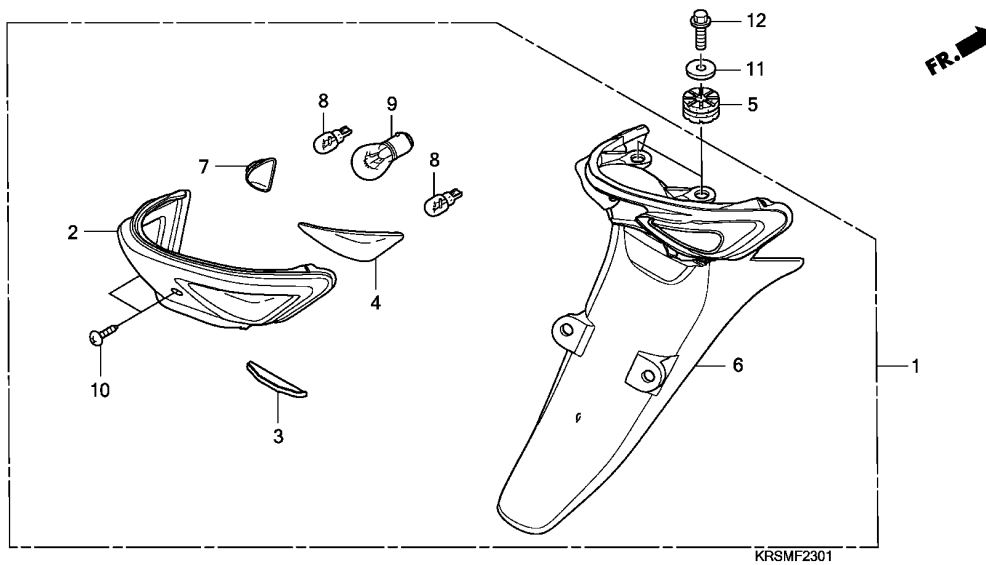

F-23-1

REAR COMBINATION LIGHT (ANF100DR/SR/MSR)

J 4

Ref. No.	L.O.N.	(Relative ref. Number) Description	F.R.T.
1	6161H2	TAILLIGHT ASSEMBLY	0.5
6	6161E2	BASE, TAILLIGHT	0.6
8		(2,3,4,7)	
	616139	BULB, WINKER :REAR	0.1
		.NOTE: Same time for two units	
	6161G0	BULB, WINKER :FOR 1 VEHICLE ..	0.4
9		(2,3,4,7)	
	6161G1	BULB, TAILLIGHT	0.1

Ref. No.	Part No.	Description	Reqd. QTY				Serial No.	Parts catalogue code
			NF100 4	5	ANF100 6	8 9		
1	33700-KTL-741	LIGHT ASSY., RR. COMBINATION (12V 18/5W)	-	-	1	1	1	
2	33701-KTL-741	LENS, TAILLIGHT	-	-	1	1	1	
3	33702-KTL-741	LENS, LICENSE LIGHT	-	-	1	1	1	
4	33703-KTL-741	LENS, R. RR. WINKER	-	-	1	1	1	
5	33705-KW7-900	RUBBER A, TAILLIGHT MOUNTING	-	-	2	2	2	
6	33710-KTL-741	BASE COMP.	-	-	1	1	1	
7	33753-KTL-741	LENS, L. RR. WINKER	-	-	1	1	1	
8	34905-KAN-W01	BULB, WINKER (12V 10W)	-	-	2	2	2	
9	34906-GB6-921	BULB, TAILLIGHT (12V 18/5W) (STANLEY)	-	-	1	1	1	
10	93901-24480	SCREW, TAPPING, 4X16	-	-	2	2	2	
11	94103-06000	WASHER, PLAIN, 6MM	-	-	2	2	2	
12	95701-06012-00	BOLT, FLANGE, 6X12	-	-	2	2	2	