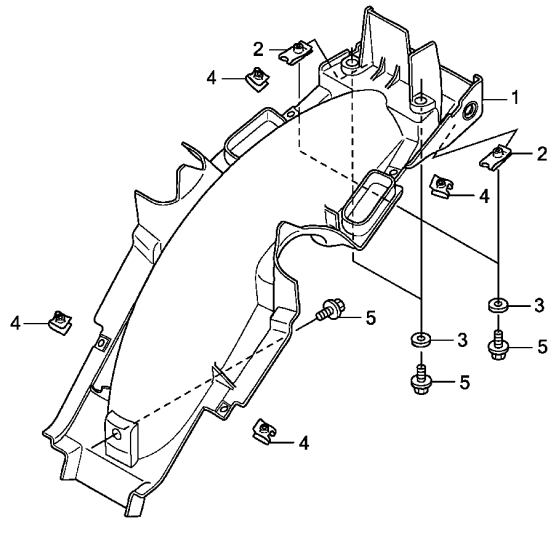

F-22-1

REAR FENDER (ANF100DR/SR/MSR)

J 2

KRSMF2201

Ref. No.	L.O.N. (Relative ref. Number)	Description	F.R.T.
1	413102	FENDER, REAR	0.8

Ref. No.	Part No.	Description	Reqd. QTY					Serial No.	Parts catalogue code
			NF100		ANF100				
			4	5	6	8	9		
1	80101-KTL-740	FENDER, RR. INNER	-	-	1	1	1		
2	90344-KEV-900	NUT C, CLIP, 6MM	-	-	2	2	2		
3	90485-286-000	WASHER, 6MM	-	-	4	4	4		
4	90677-KAN-T00	NUT, CLIP, 5MM	-	-	4	4	4		
5	95701-06012-08	BOLT, FLANGE, 6X12	-	-	5	5	5		