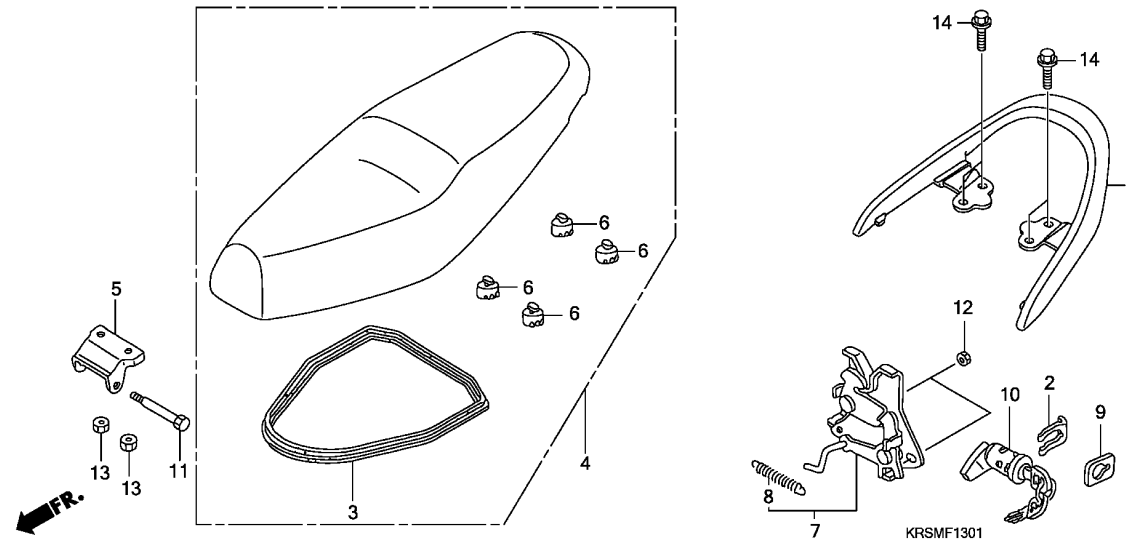

F-13-1

SEAT (ANF100DR/SR/MSR)

H16

Ref. No.	L.O.N.	(Relative ref. Number) Description	F.R.T.
1	4131F6	RAIL, GRAB :REAR	0.1
4	4131E4	SEAT :DOUBLE	0.1
5	4131P0	HINGE, SEAT	0.1
7	4131E8	CATCH, SEAT :REAR SIDE	0.6
10	4131F2	KEY, SEAT LOCK	0.5

Ref. No.	Part No.	Description	Reqd. QTY					Serial No.	Parts catalogue code
			NF100 4	5	6	ANF100 8	9		
1	50400-KTL-740	RAIL, RR. GRAB	-	-	1	1	1		
2	75581-GN8-920	SPRING, LOCK KEY SETTING	-	-	1	1	1		
3	77115-KPH-900	RUBBER, SEAL	-	-	1	1	1		
4	77200-KTL-680	SEAT COMP., DOUBLE	-	-	1	1	1		
5	77201-KPH-900	HINGE, SEAT	-	-	1	1	1		
6	77214-KPH-900	RUBBER B, SEAT SETTING	-	-	4	4	4		
7	77230-KTL-740	LOCK COMP., SEAT	-	-	1	-	-		
	77230-KTL-741	-	-	-	1	1		
8	77234-GN2-000	SPRING, SEAT LOCK	-	-	1	1	1		
9	77236-GW0-000	WASHER, SEAT LOCK	-	-	1	1	1		
10	77240-KPH-901	LOCK ASSY., SEAT	-	-	1	1	1		
11	90105-KPH-900	BOLT, SEAT HINGE	-	-	1	1	1		
12	94001-06000-0S	NUT, HEX., 6MM	-	-	2	2	2		
13	94001-06070-0S	NUT, HEX., 6MM	-	-	2	2	2		
14	95701-08020-00	BOLT, FLANGE, 8X20	-	-	4	4	4		