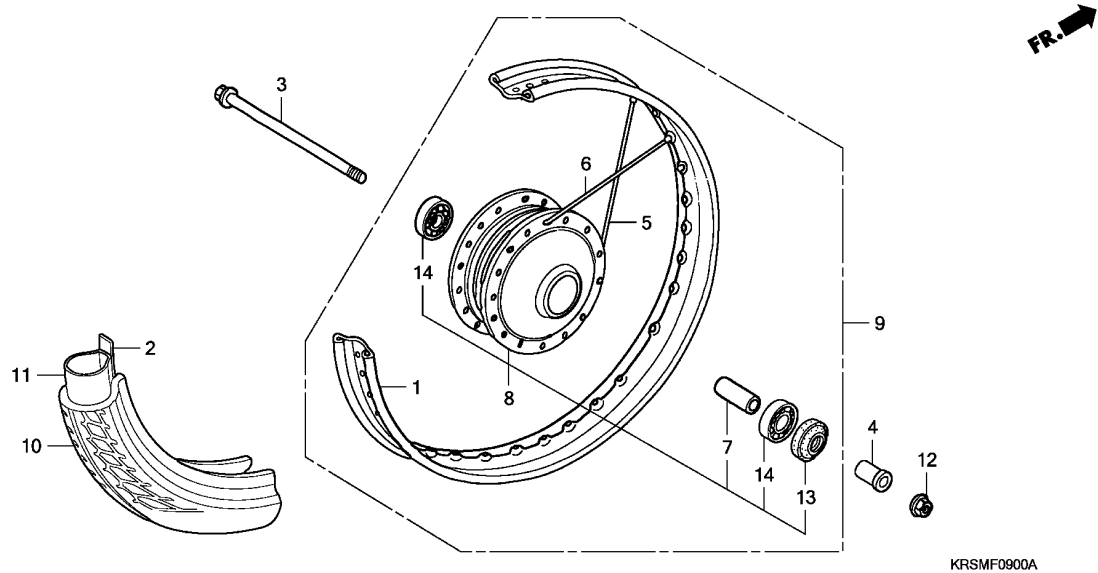

**F-9**

**FRONT WHEEL (FRONT DRUM BRAKE)**

**H 4**

KRSMF0900A

Ref. No.	L.O.N.	(Relative ref. Number) Description	F.R.T.
1	710109	RIM, WHEEL :FRONT .....	2.2
3	710151	AXLE, FRONT WHEEL .....	0.2
8	710103	HUB, FRONT WHEEL .....	2.3
9	7101D4	FRONT WHEEL .....	0.7
10		(2)	
710139		FRONT TIRE(ONE) .....	0.7
11		(2)	
710140		TUBE, FRONT TIRE(ONE) .....	0.7
14		(7)	
710115		BEARING, FRONT WHEEL(ONE) ....	0.4
710115G		.Replace 1 bearing add .....	0.1

Ref. No.	Part No.	Description	Reqd. QTY					Serial No.	Parts catalogue code
			NF100		ANF100				
			4	5	6	8	9		
1	42701-086-911	RIM, WHEEL (1.20X17) .....	1	1	-	1	-		
2	42713-001-000	FLAP, TIRE (IRC)(17X1.40) ...	1	1	-	1	-		DRMA
3	44301-KEV-900	AXLE, FR. WHEEL .....	1	1	-	-	-		DRMA
	44301-KPH-900	.....	-	-	1	-	1		DRMA
4	44311-KRS-690	COLLAR, FR. WHEEL SIDE .....	1	1	-	-	-		DRMA
	44311-KPH-900	.....	-	-	1	-	-		DRMA
5	44605-171-305	SPOKE SET A, 12X159.5 .....	18	18	-	18	-		DRMA
	//	(INSIDE)	-	-	18	-	18		DRMA
6	44606-171-305	SPOKE SET A, 12X159 .....	18	18	-	18	-		DRMA
	//	(OUTSIDE)	-	-	18	-	18		DRMA
7	44620-400-000	COLLAR, FR. AXLE DISTANCE ...	1	1	-	1	-		DRMA
8	44635-KPH-900ZC	HUB SUB ASSY., FR.	-	-	1	-	1		DRMA
	*NH44MS*								
		SPECIAL SILVER METALLIC	1	1	-	-	-		DRMA
	44635-KPH-900ZA	*NH364M*SHEEN SILVER METALLIC	-	-	1	-	1		DRMA
	//		-	-	1	-	-		
9	44650-KPH-900ZC	WHEEL SUB ASSY., FR.	1	1	-	-	-		
	*NH44MS*								
		SPECIAL SILVER METALLIC	1	1	-	-	-		