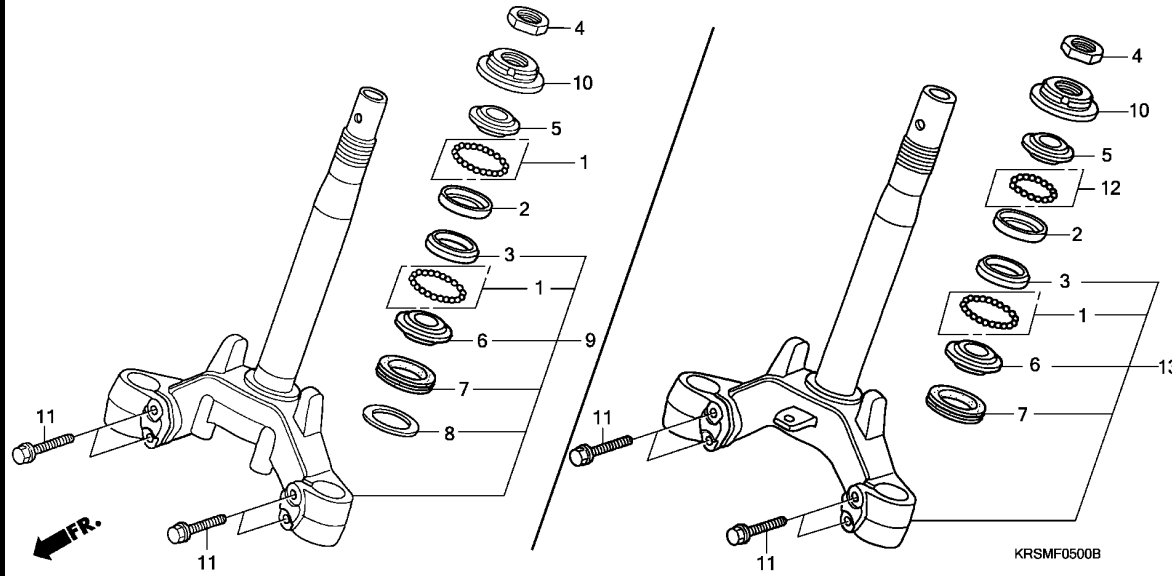

F-5

STEERING STEM

G13

Ref. No.	L.O.N.	(Relative ref. Number) Description	F.R.T.
+10		.NOTE: '08- model	
13	510100	STEM OR SHAFT ASSY., STEERING	1.2