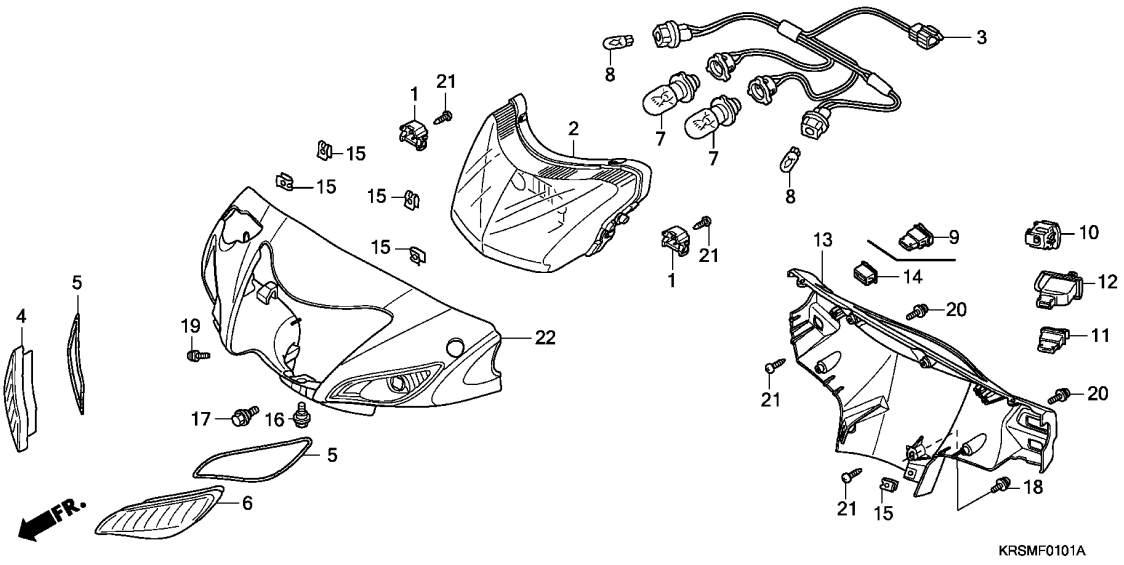

F-1-1

HEADLIGHT/FRONT WINKER/SWITCH(ANF100DR/SR/MSR)

G 2

Ref. No.	L.O.N.	(Relative ref. Number) Description	F.R.T.
2	6161A7	HEADLIGHT UNIT	0.4
3	6161B1	SOCKET, HEADLIGHT	0.3
7	616118	BULB, HEADLIGHT	0.3
.NOTE: Same time for two units			
8	616133	BULB, WINKER :FRONT	0.3
.NOTE: Same time for two units			
	6161G0	BULB, WINKER :FOR 1 VEHICLE ..	0.4
9	615116	SWITCH, STARTER	0.4
10	615117	SWITCH, DIMMER	0.4
11	6151A3	SWITCH, HORN	0.4
12	615118	SWITCH, WINKER	0.4
13	4131B6	COVER, HANDLE :REAR	0.6
22	4131B5	COVER, HANDLE :FRONT	0.4
	4131U1	COVER, HANDLE :BOTH	0.7

Ref. No.	Part No.	Description	Reqd. QTY					Serial No.	Parts catalogue code
			NF100		ANF100				
			4	5	6	8	9		
1	33118-KTL-741	BRACKET, HEADLIGHT	-	-	2	2	2		
2	33120-KTL-741	HEADLIGHT UNIT	-	-	1	1	1		
3	33130-KTL-741	SOCKET COMP., HEADLIGHT	-	-	1	1	1		
4	33302-KTL-741	LENS, R. WINKER	-	-	1	1	1		
5	33304-KTL-740	SEAL, GASKET	-	-	2	2	2		
6	33352-KTL-741	LENS, L. WINKER	-	-	1	1	1		
7	34901-KRS-901	BULB, HEADLIGHT (12V 18/18W)	-	-	2	2	2		
8	34905-KAN-W01	BULB, WINKER (12V 10W)	-	-	1	1	1		
		(STANLEY)	-	-	2	2	2		
9	35160-KPH-971	SWITCH UNIT, STARTING	-	-	1	-	1	-----	MSRMA
10	35170-KPH-651	SWITCH UNIT, DIMMER	-	-	1	1	1		
11	35180-KPH-971	SWITCH UNIT, HORN	-	-	1	1	1		
12	35200-KPH-971	SWITCH UNIT, WINKER	-	-	1	1	1		
13	53206-KTL-740	COVER, RR. HANDLE	-	-	1	-	-		
	53206-KTL-T00	-	-	1	1	1		
14	53207-KPH-900	CAP, HANDLE COVER	-	-	1	-	1	-----	DRMA,SRMA
		-	-	1	-	-		
15	64521-MN5-000	NUT, CLIP, 4MM	-	-	6	6	6		
16	90101-GJ6-000	BOLT, ADJUSTING	-	-	1	1	1		
17	90103-KPH-720	BOLT, FR. HANDLE COVER	-	-	1	1	1		
18	91509-GE2-760	SCREW, PAN, 5X11.5	-	-	1	1	1		
19	93891-04016-07	SCREW-WASHER, 4X16	-	-	2	2	2		
20	93891-04020-07	SCREW-WASHER, 4X20	-	-	4	4	4		
21	93903-34380	SCREW, TAPPING, 4X12	-	-	4	4	4		