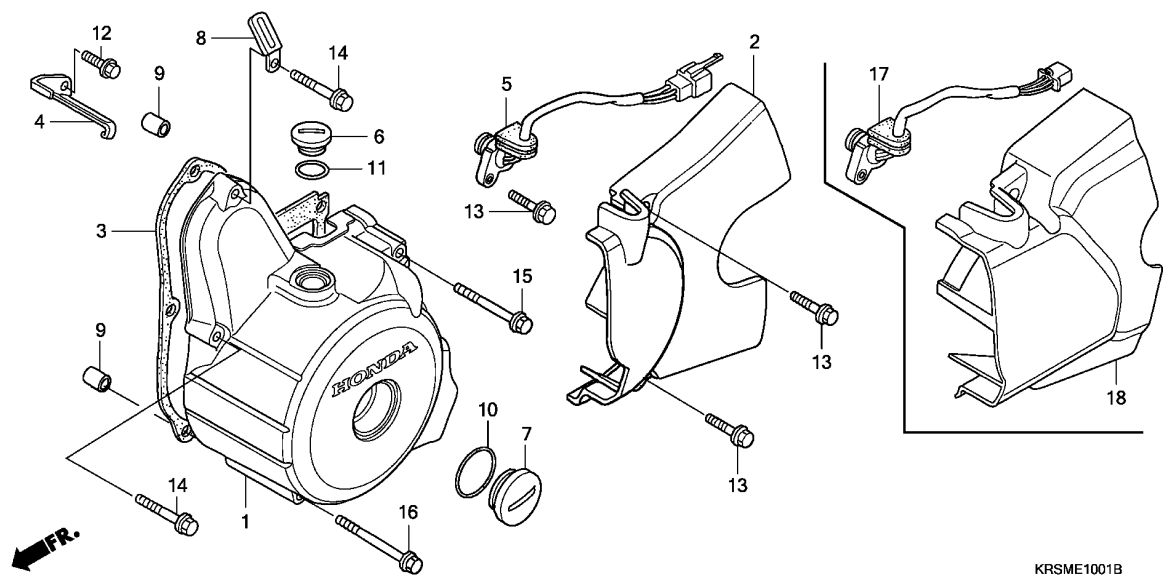

E-10-1

LEFT CRANKCASE COVER (NF100M/MDM/ANF100MSR)

E15

Ref. No.	L.O.N.	(Relative ref. Number) Description	F.R.T.
1	1101A6	COVER, CRANKCASE :LEFT	0.5
	1101A6B	. '06 model add	0.2
	1101P4	COVER, CRANKCASE(A) :LEFT	0.7
		.NOTE: '08- model (18)	
2	1101B0	COVER, CRANKCASE :LEFT REAR ..	0.1
3	1101A3	GASKET, CRANKCASE COVER :LEFT ..	0.4
	1101A3B	. '06 model add	0.2
	1101P5	GASKET, CRANKCASE COVER(A) :LEFT	0.6
		.NOTE: '08- model	
5	615125	SWITCH, GEAR CHANGE	0.5
17	615125	SWITCH, GEAR CHANGE	0.6

Ref. No.	Part No.	Description	Reqd. QTY					Serial No.	Parts catalogue code
			NF100 4	5	6	ANF100 8	9		
1	11341-KRS-930	COVER, L. CRANKCASE	1	1	-	-	-	-----	MDMA, MMA
	11341-KRS-600	-	-	1	-	1	-----	MSRMA
2	11360-KRS-940	COVER, L. RR. CRANKCASE	1	1	-	-	-	-----	MDMA, MMA
3	11395-GBJ-730	GASKET, L. CRANKCASE COVER ..	1	1	1	-	1	-----	MDMA, MMA, MSRMA
4	32961-KFL-850	CLAMPER, A.C. GENERATOR CORD	1	1	1	-	1	-----	MDMA, MMA, MSRMA
5	35759-KFL-852	CONTACT ASSY., CHANGE SWITCH	1	1	-	-	-	-----	MDMA, MMA
6	90084-GN5-830	CAP, A.C. GENERATOR	1	1	-	-	-	-----	MDMA, MMA
	90084-GN5-640	-	-	1	-	1	-----	MSRMA
7	90087-GN5-830	CAP, 30MM	1	1	-	-	-	-----	MDMA, MMA
	90087-GN5-640	-	-	1	-	1	-----	MSRMA
8	90601-KJ9-000	CLIP, 4X50	1	1	1	-	1	-----	MDMA, MMA, MSRMA
9	90702-KFM-900	DOWEL PIN, 8X12	2	2	2	-	2	-----	MDMA, MMA, MSRMA
10	91301-028-000	O-RING, 27X2.0	1	1	1	-	1	-----	MDMA, MMA, MSRMA
11	91303-377-000	O-RING, 13.8X2.5	1	1	1	-	1	-----	MDMA, MMA, MSRMA
12	96001-06016-00	BOLT, FLANGE, 6X16	1	1	1	-	1	-----	MDMA, MMA, MSRMA
13	96001-06020-00	BOLT, FLANGE, 6X20	3	3	3	-	3	-----	MDMA, MMA, MSRMA
14	96001-06032-00	BOLT, FLANGE, 6X32	2	2	2	-	2	-----	MDMA, MMA, MSRMA
15	96001-06050-00	BOLT, FLANGE, 6X50	1	1	1	-	1	-----	MDMA, MMA, MSRMA
16	96001-06070-00	BOLT, FLANGE, 6X70	1	1	1	-	1	-----	MDMA, MMA, MSRMA
17	35759-KTL-741	SWITCH ASSY., CHANGE	-	-	1	-	1	-----	MSRMA
18	11361-KTL-740	COVER, L. RR. CRANKCASE	-	-	1	-	1	-----	MSRMA