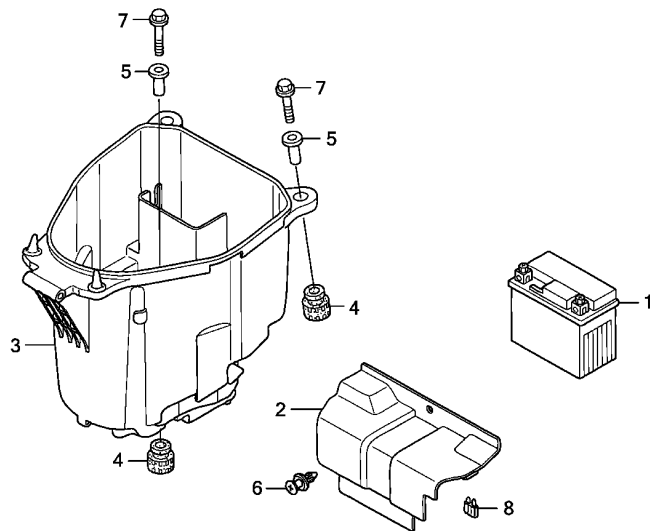

F-24-1

BATTERY (ANF100DR/SR/MSR)

J 6

Ref. No.	L.O.N.	(Relative ref. Number) Description	F.R.T.
1	610100	BATTERY	0.2
3	412102	BOX, LUGGAGE	0.7

Ref. No.	Part No.	Description	Reqd. QTY					Serial No.	Parts catalogue code
			NF100 4	5	6	ANF100 8	9		
1	31500-KRS-691	BATTERY (YTZ3) (YUASA)	-	-	1	-	1	-----	DRMA,SRMA
	31500-KRS-692	BATTERY (FTZ3) (FURUKAWA)	-	-	1	-	1	-----	DRMA,SRMA
	31500-KPH-B31	BATTERY (YTZ5S) (YUASA)	-	-	1	-	1	-----	MSRMA
	31500-KPW-741	BATTERY (FTZ5S) (FURUKAWA) ...	-	-	1	-	1	-----	MSRMA
2	50381-KTL-740	COVER, BATTERY	-	-	1	1	1		
3	81250-KTL-M00	BOX COMP., LUGGAGE	-	-	1	1	1		
4	81253-KPH-900	RUBBER, LUGGAGE BOX MOUNTING	-	-	4	4	4		
5	90502-KPH-900	COLLAR, 6.2X20	-	-	4	4	4		
6	90634-KPG-900	CLIP, BATTERY COVER	-	-	1	1	1		
7	96001-06030-00	BOLT, FLANGE, 6X30	-	-	4	4	4		
8	98200-41000	FUSE, MINI (10A)	-	-	1	1	1		