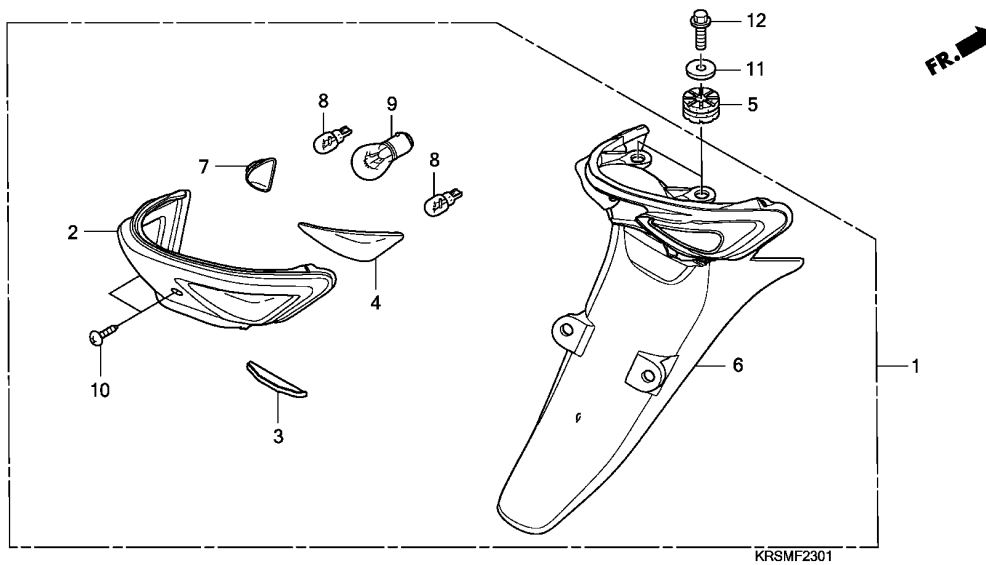

F-23-1

REAR COMBINATION LIGHT (ANF100DR/SR/MSR)

J 4

Ref. No.	L.O.N.	(Relative ref. Number) Description	F.R.T.
1	6161H2	TAILLIGHT ASSEMBLY	0.5
6	6161E2	BASE, TAILLIGHT	0.6
8		(2,3,4,7)	
	616139	BULB, WINKER :REAR	0.1
		.NOTE: Same time for two units	
	6161G0	BULB, WINKER :FOR 1 VEHICLE ..	0.4
9		(2,3,4,7)	
	6161G1	BULB, TAILLIGHT	0.1

Ref. No.	Part No.	Description	Reqd. QTY				Serial No.	Parts catalogue code
			NF100 4	5	ANF100 6	8 9		
1	33700-KTL-741	LIGHT ASSY., RR. COMBINATION (12V 18/5W)	-	-	1	1	1	
2	33701-KTL-741	LENS, TAILLIGHT	-	-	1	1	1	
3	33702-KTL-741	LENS, LICENSE LIGHT	-	-	1	1	1	
4	33703-KTL-741	LENS, R. RR. WINKER	-	-	1	1	1	
5	33705-KW7-900	RUBBER A, TAILLIGHT MOUNTING	-	-	2	2	2	
6	33710-KTL-741	BASE COMP.	-	-	1	1	1	
7	33753-KTL-741	LENS, L. RR. WINKER	-	-	1	1	1	
8	34905-KAN-W01	BULB, WINKER (12V 10W)	-	-	-	-	-	
		(STANLEY)	-	-	2	2	2	
9	34906-GB6-921	BULB, TAILLIGHT (12V 18/5W)	-	-	-	-	-	
		(STANLEY)	-	-	1	1	1	
10	93901-24480	SCREW, TAPPING, 4X16	-	-	2	2	2	
11	94103-06000	WASHER, PLAIN, 6MM	-	-	2	2	2	
12	95701-06012-00	BOLT, FLANGE, 6X12	-	-	2	2	2	