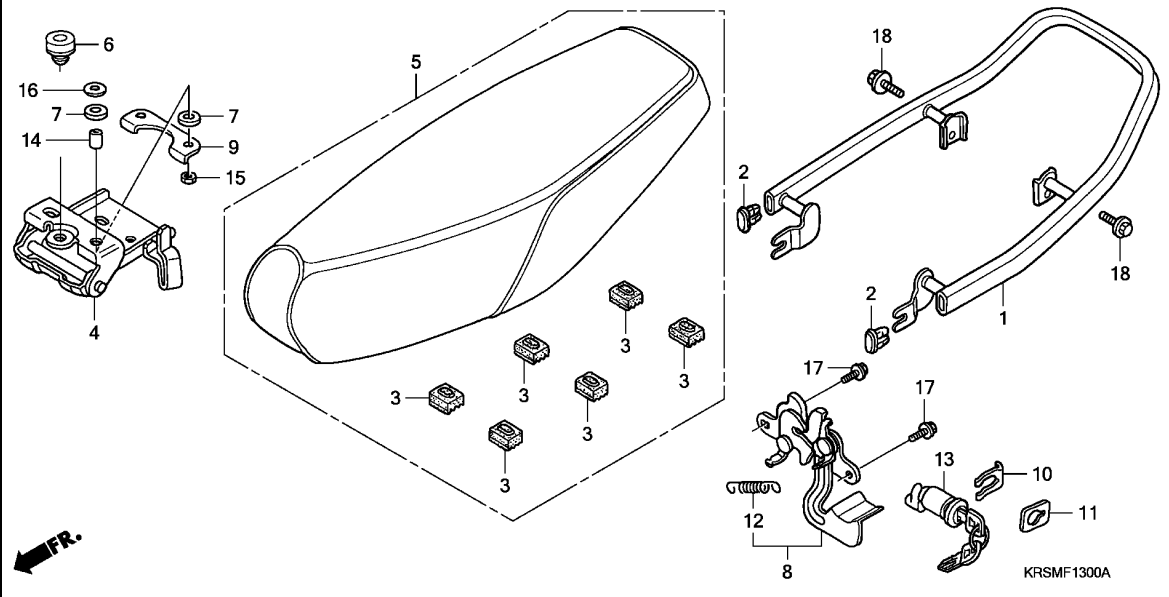

F-13

SEAT (NF100/M/DM/MDM)

H15

Ref. No.	L.O.N.	(Relative ref. Number) Description	F.R.T.
1	4131F6	RAIL, GRAB :REAR	0.3
4	4131P0	HINGE, SEAT	0.1
5	4131E4	SEAT :DOUBLE	0.1
8	4131E8	CATCH, SEAT :REAR SIDE	0.3
13	4131F2	KEY, SEAT LOCK	0.3

3

Ref. No.	Part No.	Description	Reqd. QTY					Serial No.	Parts catalogue code
			NF100 4	5	6	ANF100 8	9		
1	50410-KRS-940	PIPE, RR. GRIP	1	1	-	-	-		
2	50415-GN5-730	CAP, RR. GRIP PIPE END	2	2	-	-	-		
3	50524-KEV-900	RUBBER, MAIN STAND STOPPER ..	6	6	-	-	-		
4	77110-KRS-940	HINGE COMP., SEAT	1	1	-	-	-		
5	77200-KRS-940	SEAT COMP., DOUBLE	1	1	-	-	-		
6	77206-KW6-900	RUBBER, SEAT CUSHION	1	1	-	-	-		
7	77207-GN5-910	RUBBER B, SEAT MOUNTING	4	4	-	-	-		
8	77230-KEV-900	SEAT LOCK COMP.	1	1	-	-	-		
9	77235-KEV-900	PLATE, SEAT HINGE	1	1	-	-	-		
10	77235-469-000	SPRING, LOCK KEY SETTING	1	1	-	-	-		
11	77236-GW0-000	WASHER, SEAT LOCK	1	1	-	-	-		
12	77237-KEV-900	SPRING, SEAT CATCH	1	1	-	-	-		
13	77239-KET-940	KEY, SEAT LOCK	1	1	-	-	-		
	77239-GB2-721	-	1	-	-	-		
14	90324-GN5-730	COLLAR, SEAT MOUNTING	2	2	-	-	-		
15	94001-06070-0S	NUT, HEX., 6MM	2	2	-	-	-		
16	94103-06000	WASHER, PLAIN, 6MM	2	2	-	-	-		
17	95701-06012-00	BOLT, FLANGE, 6X12	2	2	-	-	-		
18	95701-08014-00	BOLT, FLANGE, 8X14	2	2	-	-	-		