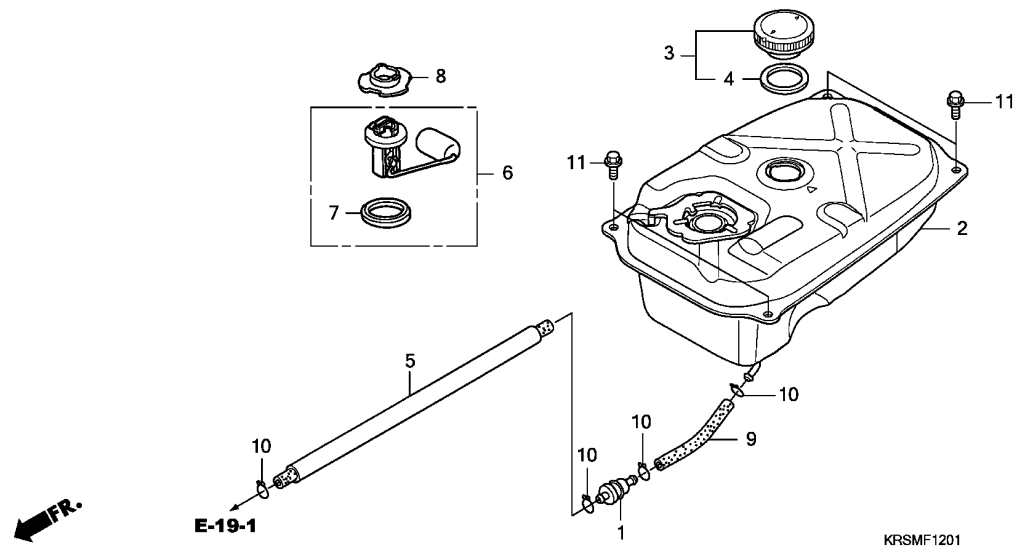

F-12-1

FUEL TANK (ANF100DR/SR/MSR)

H14

Ref. No.	L.O.N.	(Relative ref. Number) Description	F.R.T.
1	310160	STRAINER, FUEL	0.5
2	310100	TANK, FUEL	0.6
6	310100	METER, FUEL	0.2

Ref. No.	Part No.	Description	Reqd. QTY					Serial No.	Parts catalogue code
			NF100 4	5	6	ANF100 8	9		
1	16910-KFM-902	STRAINER COMP., FUEL	-	-	1	1	1		
2	17510-KTL-740	TANK COMP., FUEL	-	-	1	-	-		
	17510-KVL-910	-	-	-	1	1		
3	17620-KEV-900	CAP COMP., FUEL FILLER	-	-	1	1	1		
4	17631-KEV-900	PACKING, FUEL FILLER CAP	-	-	1	1	1		
5	17631-KTL-850	TUBE, FUEL, 5.3X600	-	-	1	1	1		
6	37010-KTL-740	FUEL UNIT SET	-	-	1	1	1		
7	37801-GA7-700	PACKING, BASE	-	-	1	1	1		
8	37802-KTL-740	RETAINER, FUEL UNIT	-	-	1	1	1		
9	95001-55040-40	TUBE, FUEL, 5.3X40	-	-	1	1	1		
		(95001-55001-60M)	-	-	1	1	1		
10	95002-02100	CLIP, TUBE (B10)	-	-	4	4	4		
11	95701-06012-00	BOLT, FLANGE, 6X12	-	-	4	4	4		