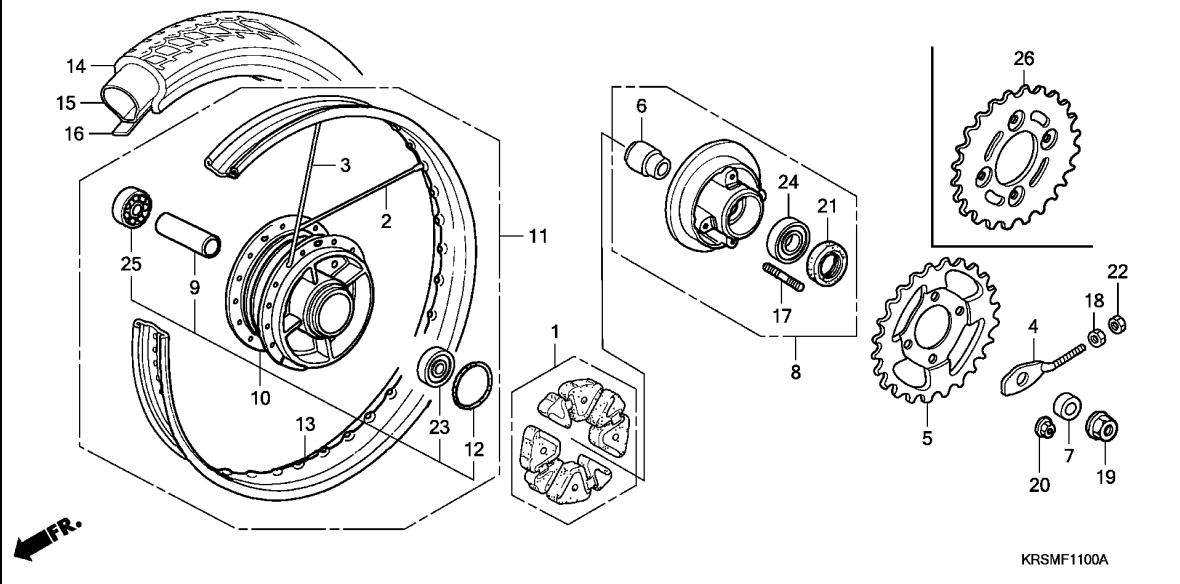

F-11

REAR WHEEL

H12

KRSMF1100A

Ref. No.	Part No.	Description	Reqd. QTY					Serial No.	Parts catalogue code
			NF100 4	5	6	ANF100 8	9		
25	96140-63010-10	BEARING, RADIAL BALL, 6301U -	1	1	1	1	1		
26	41201-KTL-M00	SPROCKET, FINAL DRIVEN (36T)	-	-	1	1	1		