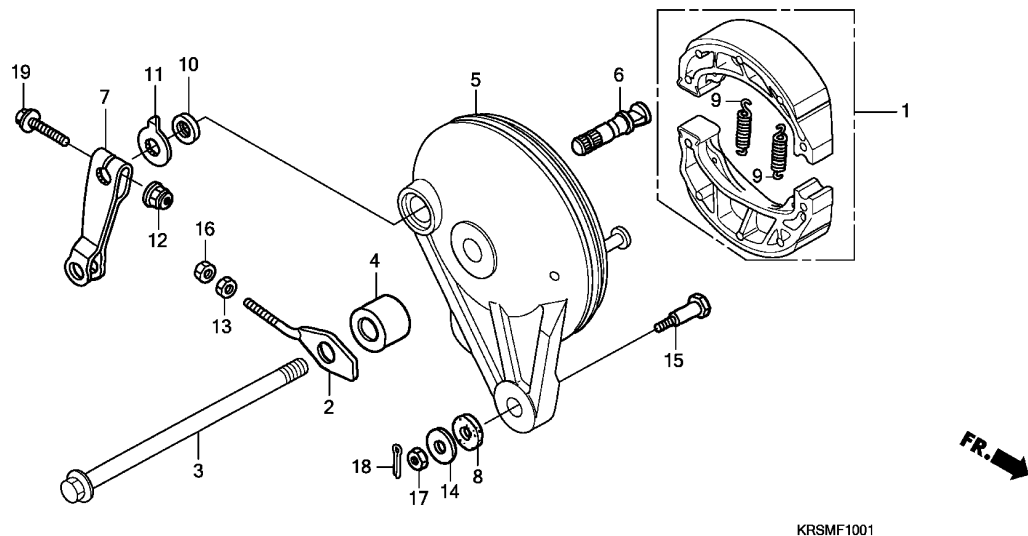

F-10-1

REAR BRAKE PANEL (ANF100DR/SR/MSR)

H 9

Ref. No.	L.O.N.	(Relative ref. Number) Description	F.R.T.
1	711140	SHOE(PAD) SET, BRAKE :REAR ...	0.4
3	710160	AXLE, REAR WHEEL .....	0.3
5		(6)	
	7111A9	PANEL, REAR BRAKE .....	0.5
7	7111C4	ARM, BRAKE :REAR .....	0.1

3

Ref. No.	Part No.	Description	Reqd. QTY					Serial No.	Parts catalogue code
			NF100 4	5	6	ANF100 8	9		
1	06430-KPH-900	SHOE SET, BRAKE .....	-	-	1	1	1		
2	40543-KEV-900	ADJUSTER, R. CHAIN .....	-	-	1	1	1		
3	42301-KPG-900	AXLE, RR. WHEEL .....	-	-	1	1	1		
4	42313-GBG-B20	COLLAR, RR. BRAKE PANEL SIDE	-	-	1	1	1		
5	43100-KPH-700ZA	PANEL COMP., RR. BRAKE *NH364M*SHEEN SILVER METALLIC	-	-	1	1	1		
6	43141-GC5-000	CAM, RR. BRAKE .....	-	-	1	-	-		
	43141-GC5-003	.....	-	-	1	1	1		
7	43410-KPH-900	ARM, RR. BRAKE .....	-	-	1	1	1		
8	43434-ME1-670	RUBBER, STOPPER ARM .....	-	-	1	1	1		
9	45133-028-000	SPRING, BRAKE SHOE .....	-	-	2	2	2		
10	45134-250-000	DUST SEAL, BRAKE CAM .....	-	-	1	1	1		
11	45145-KFM-900	INDICATOR, FR. BRAKE .....	-	-	1	1	1		
12	90301-KGH-901	NUT, U, 6MM .....	-	-	1	1	1		
13	90302-KBP-900	NUT, SPECIAL, 6MM .....	-	-	1	1	1		
14	90505-425-000	WASHER, 8MM .....	-	-	1	1	1		
15	92811-10000	BOLT A, BRAKE STOPPER .....	-	-	1	1	1		
16	94001-06000-0S	NUT, HEX., 6MM .....	-	-	1	1	1		
17	94001-08000-0S	NUT, HEX., 8MM .....	-	-	1	1	1		
18	94201-20150	PIN, SPLIT, 2.0X15 .....	-	-	1	1	1		
19	95701-06035-00	BOLT, FLANGE, 6X35 .....	-	-	1	1	1		