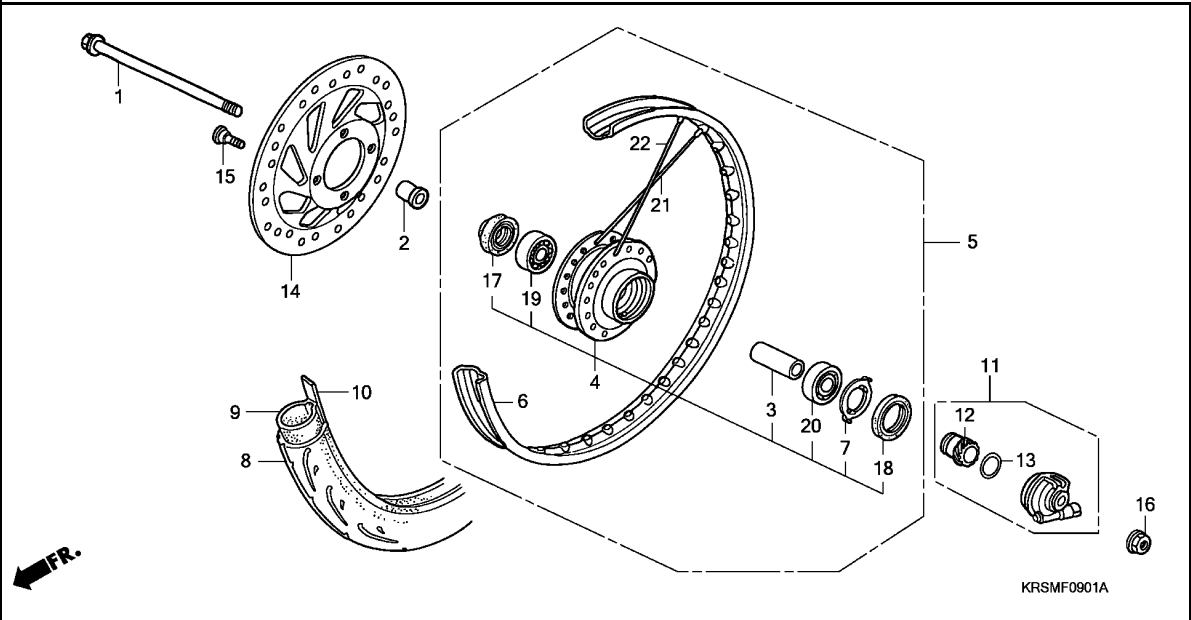

F-9-1

FRONT WHEEL (FRONT DISK BRAKE)

H 7

Ref. No.	Part No.	Description	Reqd. QTY					Serial No.	Parts catalogue code
			NF100 4	5	6	ANF100 8	9		
21	97280-31209-K0	SPOKE SET (A11X184.5) (INSIDE)	-	-	18	-	18	-----	MSRMA,SRMA
22	97550-31209-K0	SPOKE SET (A11X184.5) (OUTSIDE)	-	-	18	-	18	-----	MSRMA,SRMA