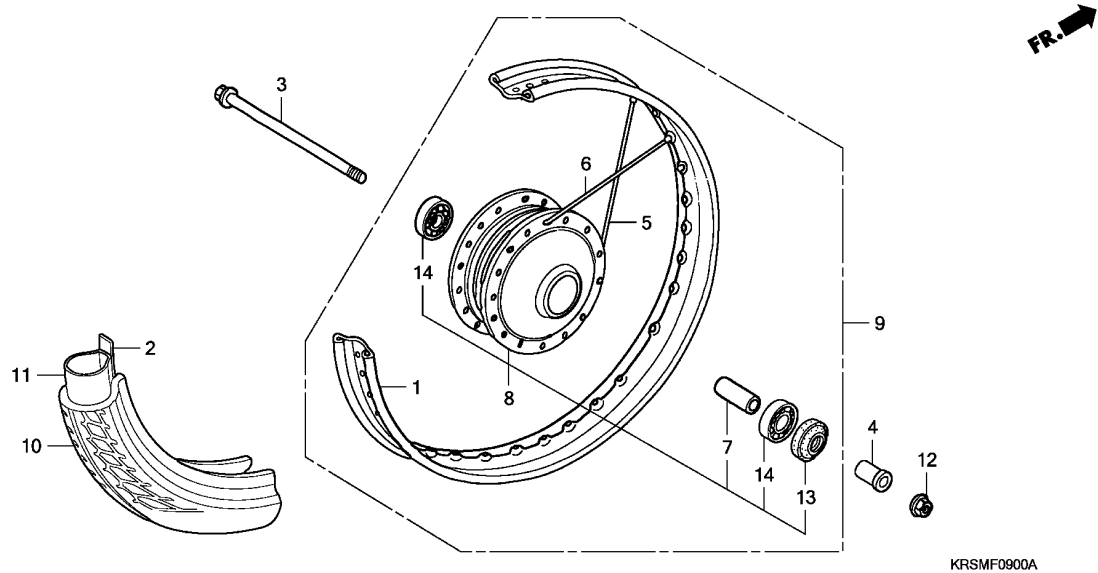

F-9

FRONT WHEEL (FRONT DRUM BRAKE)

H 4

KRSMF0900A

Ref. No.	L.O.N.	(Relative ref. Number) Description	F.R.T.
1	710109	RIM, WHEEL :FRONT	2.2
3	710151	AXLE, FRONT WHEEL	0.2
8	710103	HUB, FRONT WHEEL	2.3
9	7101D4	FRONT WHEEL	0.7
10		(2)	
710139		FRONT TIRE(ONE)	0.7
11		(2)	
710140		TUBE, FRONT TIRE(ONE)	0.7
14		(7)	
710115		BEARING, FRONT WHEEL(ONE)	0.4
710115G		.Replace 1 bearing add	0.1

Ref. No.	Part No.	Description	Reqd. QTY					Serial No.	Parts catalogue code
			NF100		ANF100				
			4	5	6	8	9		
1	42701-086-911	RIM, WHEEL (1.20X17)	1	1	-	1	-		DRMA
2	42713-001-000	FLAP, TIRE (IRC)(17X1.40) ...	1	1	-	1	-		DRMA
3	44301-KEV-900	AXLE, FR. WHEEL	1	1	-	-	-		DRMA
	44301-KPH-900	-	-	1	-	1		DRMA
4	44311-KRS-690	COLLAR, FR. WHEEL SIDE	1	1	-	-	-		DRMA
	44311-KPH-900	-	-	1	-	1		DRMA
5	44605-171-305	SPOKE SET A, 12X159.5	18	18	-	18	-		DRMA
	//	(INSIDE)	-	-	18	-	18		DRMA
6	44606-171-305	SPOKE SET A, 12X159	18	18	-	18	-		DRMA
	//	(OUTSIDE)	-	-	18	-	18		DRMA
7	44620-400-000	COLLAR, FR. AXLE DISTANCE ...	1	1	-	1	-		DRMA
8	44635-KPH-900ZC	HUB SUB ASSY., FR.	-	-	1	-	1		DRMA
	NH44MS								
		SPECIAL SILVER METALLIC	1	1	-	-	-		DRMA
	44635-KPH-900ZA	*NH364M*SHEEN SILVER METALLIC	-	-	1	-	1		DRMA
	//		-	-	1	-	1		DRMA
9	44650-KPH-900ZC	WHEEL SUB ASSY., FR.	1	1	-	-	-		DRMA
	NH44MS								
		SPECIAL SILVER METALLIC	1	1	-	-	-		DRMA