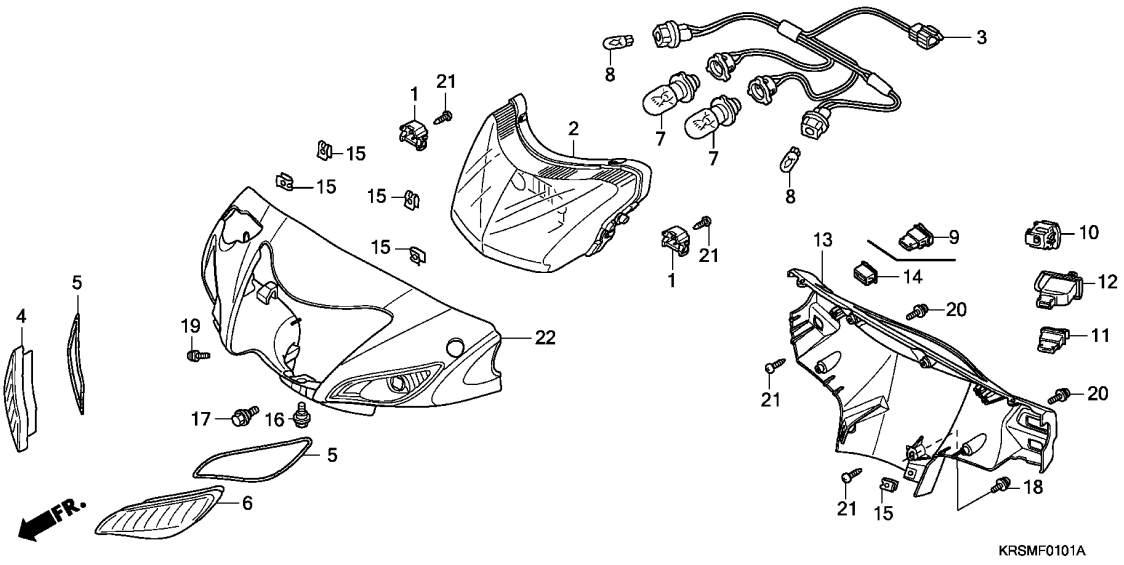

F-1-1

HEADLIGHT/FRONT WINKER/SWITCH(ANF100DR/SR/MSR)

G 2

Ref. No.	L.O.N.	(Relative ref. Number) Description	F.R.T.
2	6161A7	HEADLIGHT UNIT	0.4
3	6161B1	SOCKET, HEADLIGHT	0.3
7	616118	BULB, HEADLIGHT	0.3
.NOTE: Same time for two units			
8	616133	BULB, WINKER :FRONT	0.3
.NOTE: Same time for two units			
	6161G0	BULB, WINKER :FOR 1 VEHICLE ..	0.4
9	615116	SWITCH, STARTER	0.4
10	615117	SWITCH, DIMMER	0.4
11	6151A3	SWITCH, HORN	0.4
12	615118	SWITCH, WINKER	0.4
13	4131B6	COVER, HANDLE :REAR	0.6
22	4131B5	COVER, HANDLE :FRONT	0.4
	4131U1	COVER, HANDLE :BOTH	0.7

Ref. No.	Part No.	Description	Reqd. QTY					Serial No.	Parts catalogue code
			NF100		ANF100				
			4	5	6	8	9		
1	33118-KTL-741	BRACKET, HEADLIGHT	-	-	2	2	2		
2	33120-KTL-741	HEADLIGHT UNIT	-	-	1	1	1		
3	33130-KTL-741	SOCKET COMP., HEADLIGHT	-	-	1	1	1		
4	33302-KTL-741	LENS, R. WINKER	-	-	1	1	1		
5	33304-KTL-740	SEAL, GASKET	-	-	2	2	2		
6	33352-KTL-741	LENS, L. WINKER	-	-	1	1	1		
7	34901-KRS-901	BULB, HEADLIGHT (12V 18/18W)	-	-	2	2	2		
8	34905-KAN-W01	BULB, WINKER (12V 10W) (STANLEY)	-	-	2	2	2		
9	35160-KPH-971	SWITCH UNIT, STARTING	-	-	1	-	1	-----	MSRMA
10	35170-KPH-651	SWITCH UNIT, DIMMER	-	-	1	1	1		
11	35180-KPH-971	SWITCH UNIT, HORN	-	-	1	1	1		
12	35200-KPH-971	SWITCH UNIT, WINKER	-	-	1	1	1		
13	53206-KTL-740	COVER, RR. HANDLE	-	-	1	-	-		
	53206-KTL-T00	-	-	1	1	1		
14	53207-KPH-900	CAP, HANDLE COVER	-	-	1	-	1	-----	DRMA,SRMA
15	64521-MN5-000	NUT, CLIP, 4MM	-	-	6	6	6		
16	90101-GJ6-000	BOLT, ADJUSTING	-	-	1	1	1		
17	90103-KPH-720	BOLT, FR. HANDLE COVER	-	-	1	1	1		
18	91509-GE2-760	SCREW, PAN, 5X11.5	-	-	1	1	1		
19	93891-04016-07	SCREW-WASHER, 4X16	-	-	2	2	2		
20	93891-04020-07	SCREW-WASHER, 4X20	-	-	4	4	4		
21	93903-34380	SCREW, TAPPING, 4X12	-	-	4	4	4		