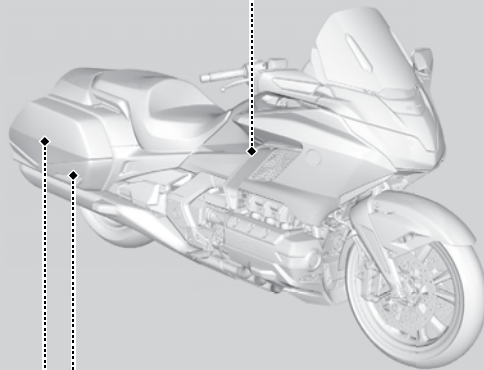

**CARGO LIMIT**

2.0kg / 4.5lbs

**CARGO LIMIT**

9.0kg / 20.0lbs

**Cargo Limit**

3.0kg / 6.6lbs

**CARGO LIMIT**

9.0kg / 20.0lbs

**TIRE INFORMATION**

Cold tire pressures		kPa	kgf/cm <sup>2</sup>	psi
Up to maximum weight capacity	Front	250	2.50	36
	Rear	280	2.80	41
Up to 90kg(200lbs) load	Front	250	2.50	36
	Rear	280	2.80	41
Tire size	Front	130/70R16M/C 68H		
	Rear	200/58R16M/C 77H		
Min. recommend tire center tread depth	Front	1.5mm(0.05in.)		
	Rear	2.0mm(0.08in.)		
Maximum weight capacity		191kg(421lbs)		