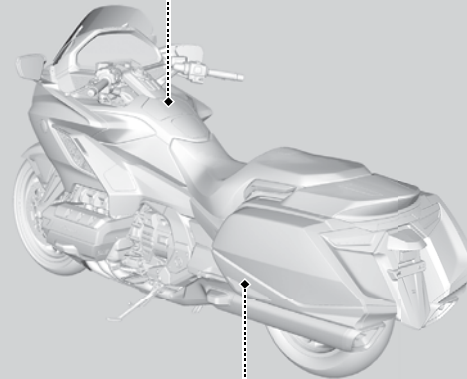

**CARGO LIMIT**

2.0kg / 4.5lbs

**CARGO LIMIT**

9.0kg / 20.0lbs

**Cargo Limit**

3.0kg / 6.6lbs

**CARGO LIMIT**

9.0kg / 20.0lbs

**TIRE INFORMATION**

Cold tire pressures		kPa	kgf/cm <sup>2</sup>	psi
Up to maximum weight capacity	Front	250	2.50	36
	Rear	280	2.80	41
Up to 90kg(200lbs) load	Front	250	2.50	36
	Rear	280	2.80	41
Tire size	Front	130/70R16M/C 68H		
	Rear	200/58R16M/C 77H		
Min. recommend tire center tread depth	Front	1.5mm(0.05in.)		
	Rear	2.0mm(0.08in.)		
Maximum weight capacity		191kg(421lbs)		