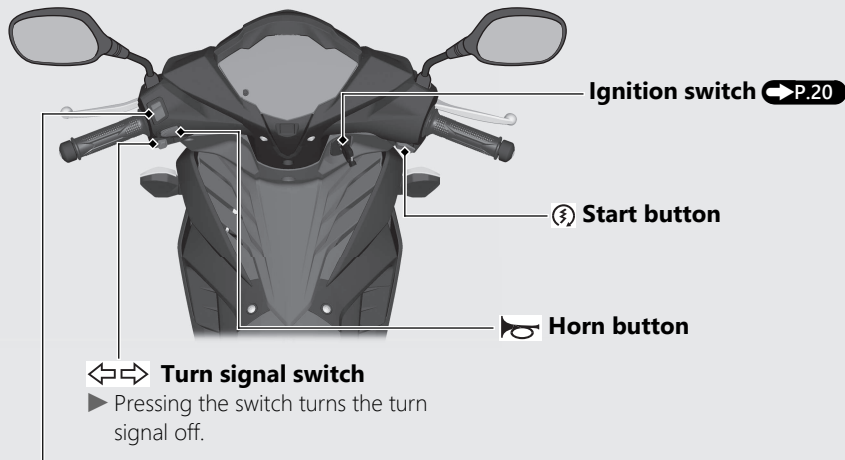

Switches

Headlight dimmer switch

- ≡ D : High beam
- ≡ D : Low beam