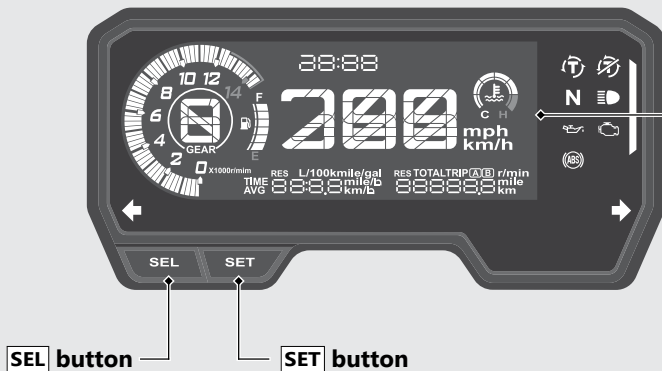

## Display Check

When the ignition switch is turned to the ON position, initial animation will show. If any part of these displays does not come on when it should, have your dealer check for problems.