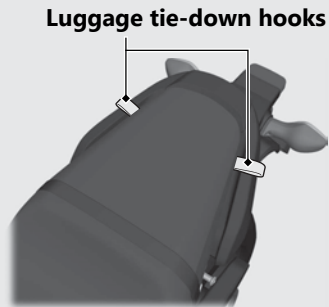

The document bag and luggage tie-down hooks are located on the underside of the seat.

Never use the tie-down hooks to tow or lift the motorcycle.

Removing the Seat ➔ P.61