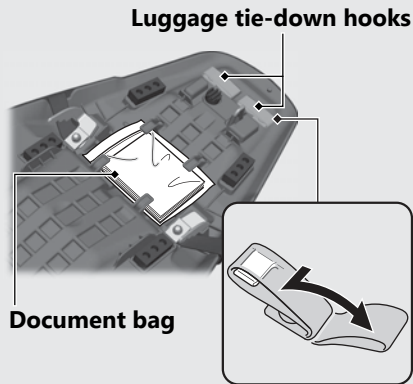

The document bag and luggage tie-down hooks are located on the underside of the seat.

Never use the tie-down hooks to tow or lift the motorcycle.

Removing the Seat ➔ P.61