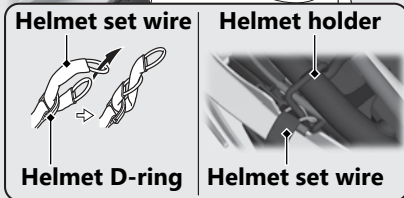

# Storage Equipment

The helmet holder, the tool kit and helmet set wire (in the tool kit) are located under the seat.

## Tool kit

► Use the helmet holder only when parked.

### **⚠ WARNING**

Riding with a helmet attached to the holder can interfere with the rear wheel or suspension and could cause a crash in which you can be seriously hurt or killed.

Use the helmet holder only while parked. Do not ride with a helmet secured by the holder.