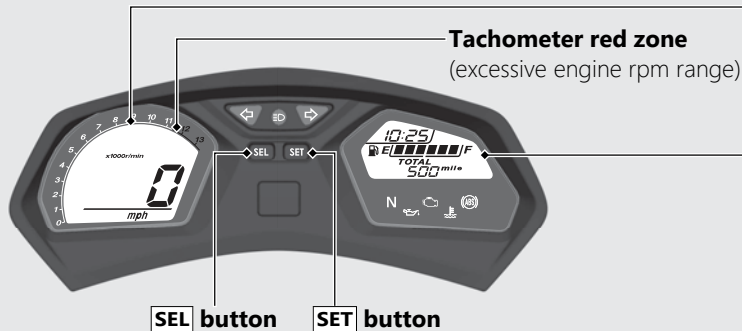

## Display Check

When the ignition switch is turned on, the display will temporarily show all the modes and digital segments.

If any part of these displays does not come on when it should, have your dealer check for problems.