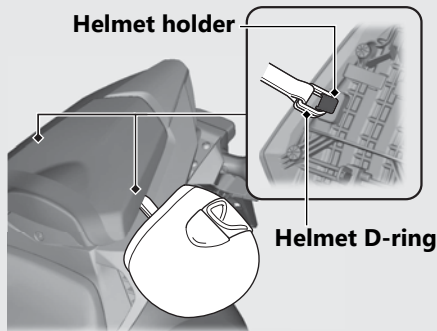

Storage Equipment

Helmet Holder

The helmet holder is located underside of the rear seat.

▶ Use the helmet holder only when parked.

Removing the Rear Seat ➔ P.63

⚠ WARNING

Riding with a helmet attached to the holder can interfere with your ability to safely operate the motorcycle and could lead to a crash in which you can be seriously hurt or killed.

Use the helmet holder only while parked. Do not ride with a helmet secured by the holder.