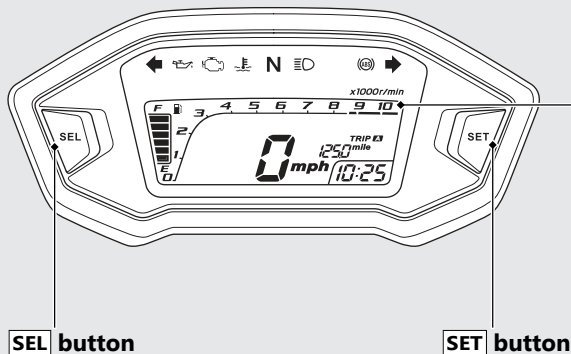

## Display Check

When the ignition switch is turned to the ON position, all the mode and digital segments will show. If any part of these displays does not come on when it should, have your dealer check for problems.