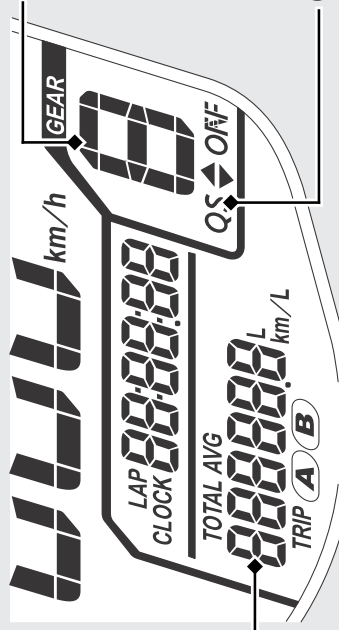

Instruments (Continued)

Gear position indicator

Shows 1st to 6th gear position. "—" appears when the transmission is not shifted properly.

Quick Shifter indicator P.44

Odometer [TOTAL] & Tripmeter [TRIP A/B] & Current fuel mileage meter &

Average fuel mileage meter [AVG] & Fuel consumption meter

SEL button selects the odometer, tripmeter A, tripmeter B, current fuel mileage, average fuel mileage and fuel consumption.

To reset the tripmeter: P.18