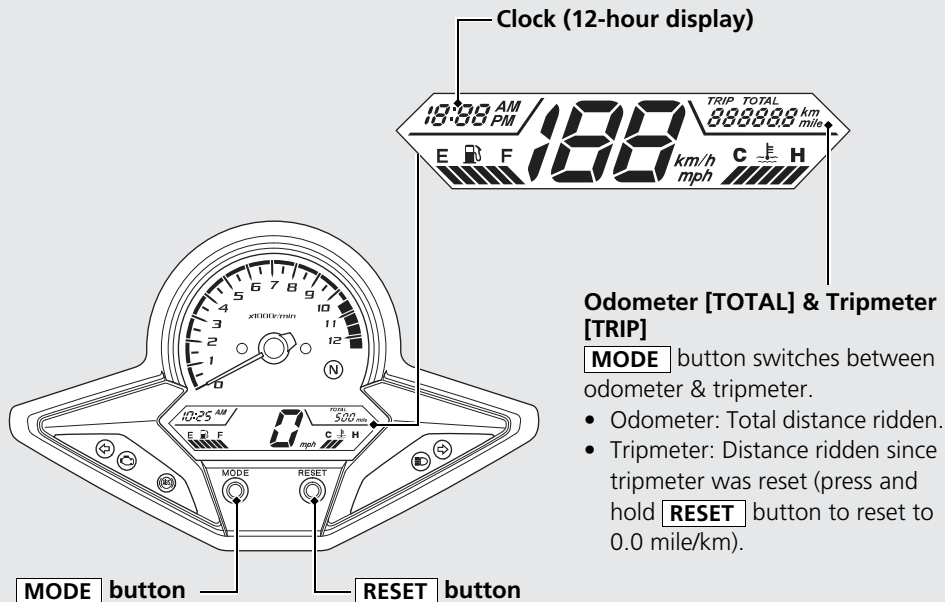

Instruments (Continued)

MODE button switches between odometer & tripmeter.

- Odometer: Total distance ridden.
- Tripmeter: Distance ridden since tripmeter was reset (press and hold **RESET** button to reset to 0.0 mile/km).