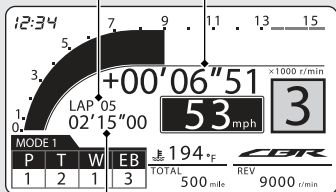

Difference with the best lap Previous lap number

Previous lap time

- 4 To end measurement, press and hold the **LAP** button.

To restart the measurement

Press the **LAP** button again. The stopwatch restarts measuring.

► Measurement starts from the next lap.

To Check or Clear the Lap Time

Select the "LAP TIME" menu in the setting mode. **➡P.55** **➡P.57**