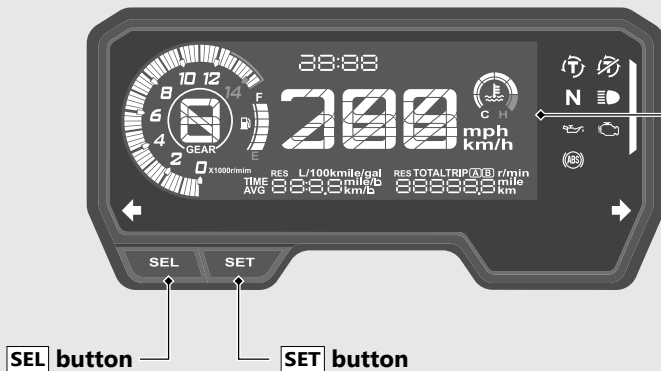

## Display Check

When the ignition switch is turned to the ON position, initial animation will show. If any part of these displays does not come on when it should, have your dealer check for problems.