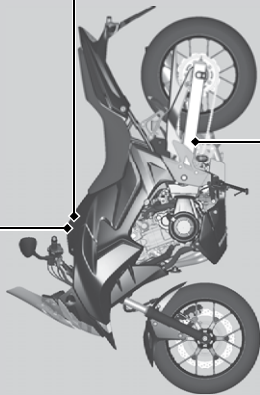

▲ WARNING

Improper loading can cause a crash and you may be seriously hurt or killed. See "Load Limits and Guidelines" in your Owner's Manual for complete instructions.

For your protection, always wear your helmet while riding.
Read the owner's manual carefully.

TIRE INFORMATION

Tire brand	Front DUNLOP	Rear D609 K
	D609F K	
Min. recommend tire center tread depth:	Front 1.5mm (0.06in.)	Rear 2.0mm (0.08in.)
	Read owner's manual.	
	This motorcycle is equipped with tubeless tires.