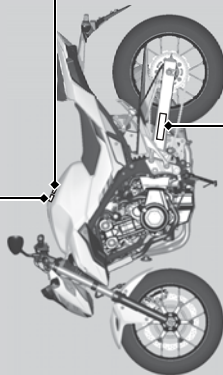

▲ WARNING

Improper loading can cause a crash and you may be seriously hurt or killed. See "Load Limits and Guidelines" in your Owner's Manual for complete instructions.

For your protection, always wear your helmet while riding. Read the owner's manual carefully.

TIRE INFORMATION

Cold tire pressures :
 (Up to maximum weight capacity)
 Front 250kPa/2.50kgf/cm²/36psi
 Rear 290kPa/2.90kgf/cm²/42psi
 (Up to 90kg(200lbs) load)
 Front 250kPa/2.50kgf/cm²/36psi
 Rear 290kPa/2.90kgf/cm²/42psi
 Maximum weight capacity:168kg(370lbs)
 Tire size : Front 120/70ZR17M/C(58W)
 Rear 160/60ZR17M/C(69W)

Tire brand DUNLOP METZELER
 Front D222F ROADTEC Z8 INTERACT E
 Rear D222 P ROADTEC Z8 INTERACT M
 Min. recommend tire center tread depth,
 Front 1.5 mm (0.06 in.) Rear 2.0 mm (0.08 in.)
 Read owner's manual.

This motorcycle is equipped with tubeless tires.