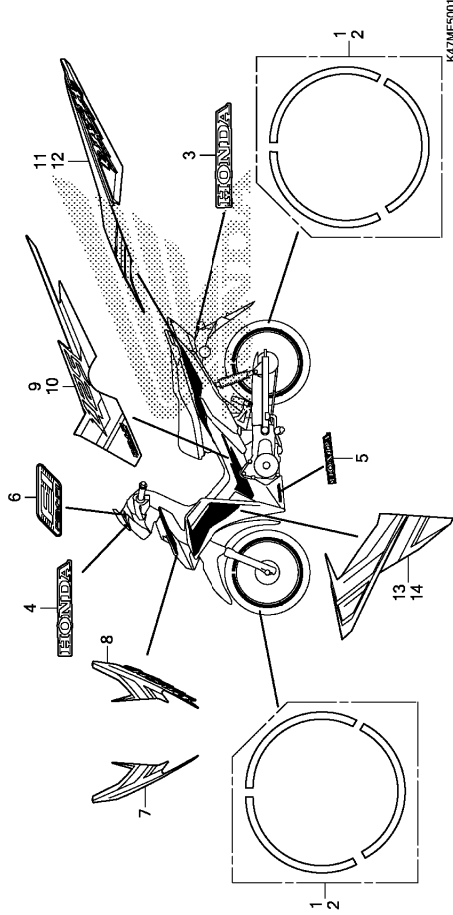

Block No.	Ref. No.	Part No.	Description	Reqd. QTY				Base Part No.	Parts catalogue code
				CRF K	AF125 CSF K	CRF L	CSF L		
			STRIPE B, L. LEG SHIELD *TYPE1*	-	-	-	0	86654-K47-M10ZD	MA
35		86615-K56-N20	MARK, HRC (70MM)	-	-	-	3		2MA

F-50-1 MARK/STRIPE (2)

F-50-1	1	42870-K47-M30ZA	STRIPE KIT, R. WHEEL *Y106*.....CLIPPER YELLOW	-	-	2	2		MA
		42870-K47-M30ZC	STRIPE KIT, R. WHEEL *PB407P*.PEARL NIGHTFALL BLUE	-	-	2	2	MA	
	2	42880-K47-M30ZA	STRIPE KIT, L. WHEEL *Y106*.....CLIPPER YELLOW	-	-	2	2	MA	
		42880-K47-M30ZB	STRIPE KIT, L. WHEEL *R3560*.CANDY SCINTILLATE RED	-	-	2	2	MA	
		42880-K47-M30ZC	STRIPE KIT, L. WHEEL *PB407P*.PEARL NIGHTFALL BLUE	-	-	2	2	MA	