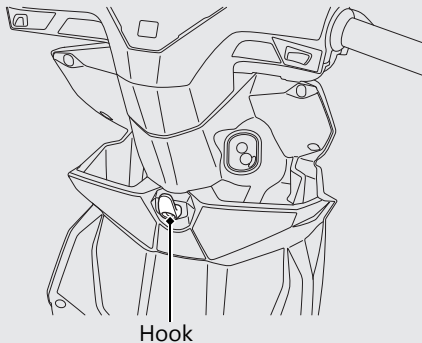

## Hook

The hook is provided below the handlebar.

- ▶ Do not attach large luggage to the hook that would hang out from the scooter and/or interfere with the movement of your feet.

## Glove Boxes

The glove boxes are provided below the handlebar.

Glove boxes

The maximum allowable load on the hook and in the glove boxes shall be no more than **1.5 kg (3.3 lb)**.