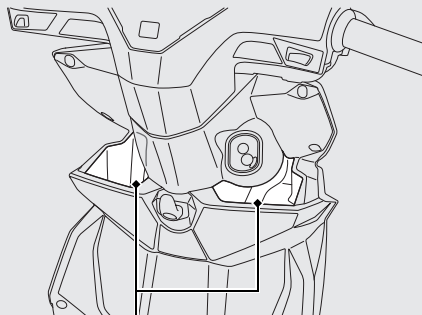

## Hook

The hook is provided below the handlebar.

- ▶ Do not attach large luggage to the hook that would hang out from the scooter and/or interfere with the movement of your feet.

## Glove Boxes

The glove boxes are provided below the handlebar.

Glove boxes

The maximum allowable load on the hook and in the glove boxes shall be no more than **1.5 kg (3.3 lb)**.