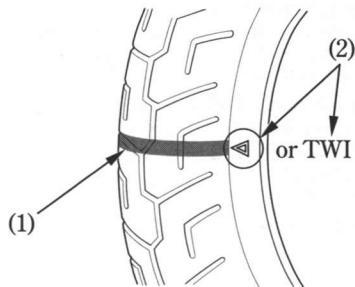

## Tread Wear

Replace tyres before tread depth at the center of the tyre reaches the following limit:

Minimum tread depth	
Front:	1.5 mm (0.06 in)
Rear:	2.0 mm (0.08 in)

< For Germany >

German law prohibits use of tyres whose tread depth is less than 1.6 mm.

- (1) Wear indicator
- (2) Wear indicator location mark