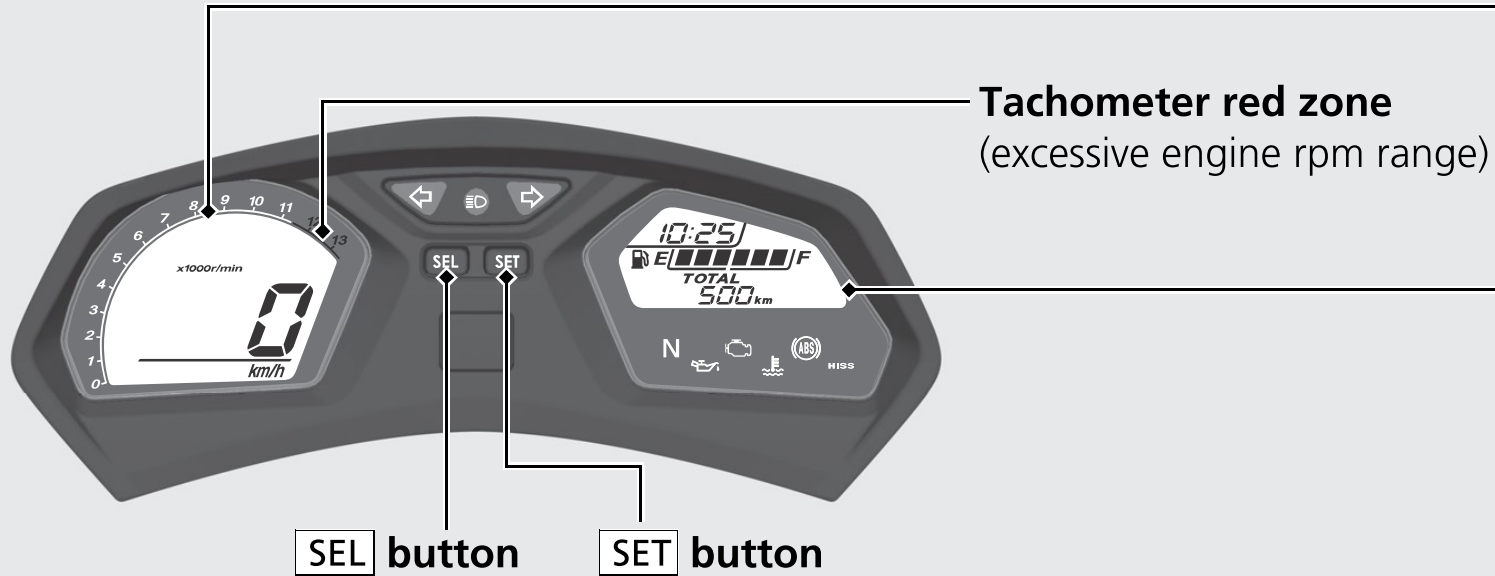

Instruments

Display Check

When the ignition switch is turned on, the display will temporarily show all the modes and digital segments.

If any part of these displays does not come on when it should, have your dealer check for problems.